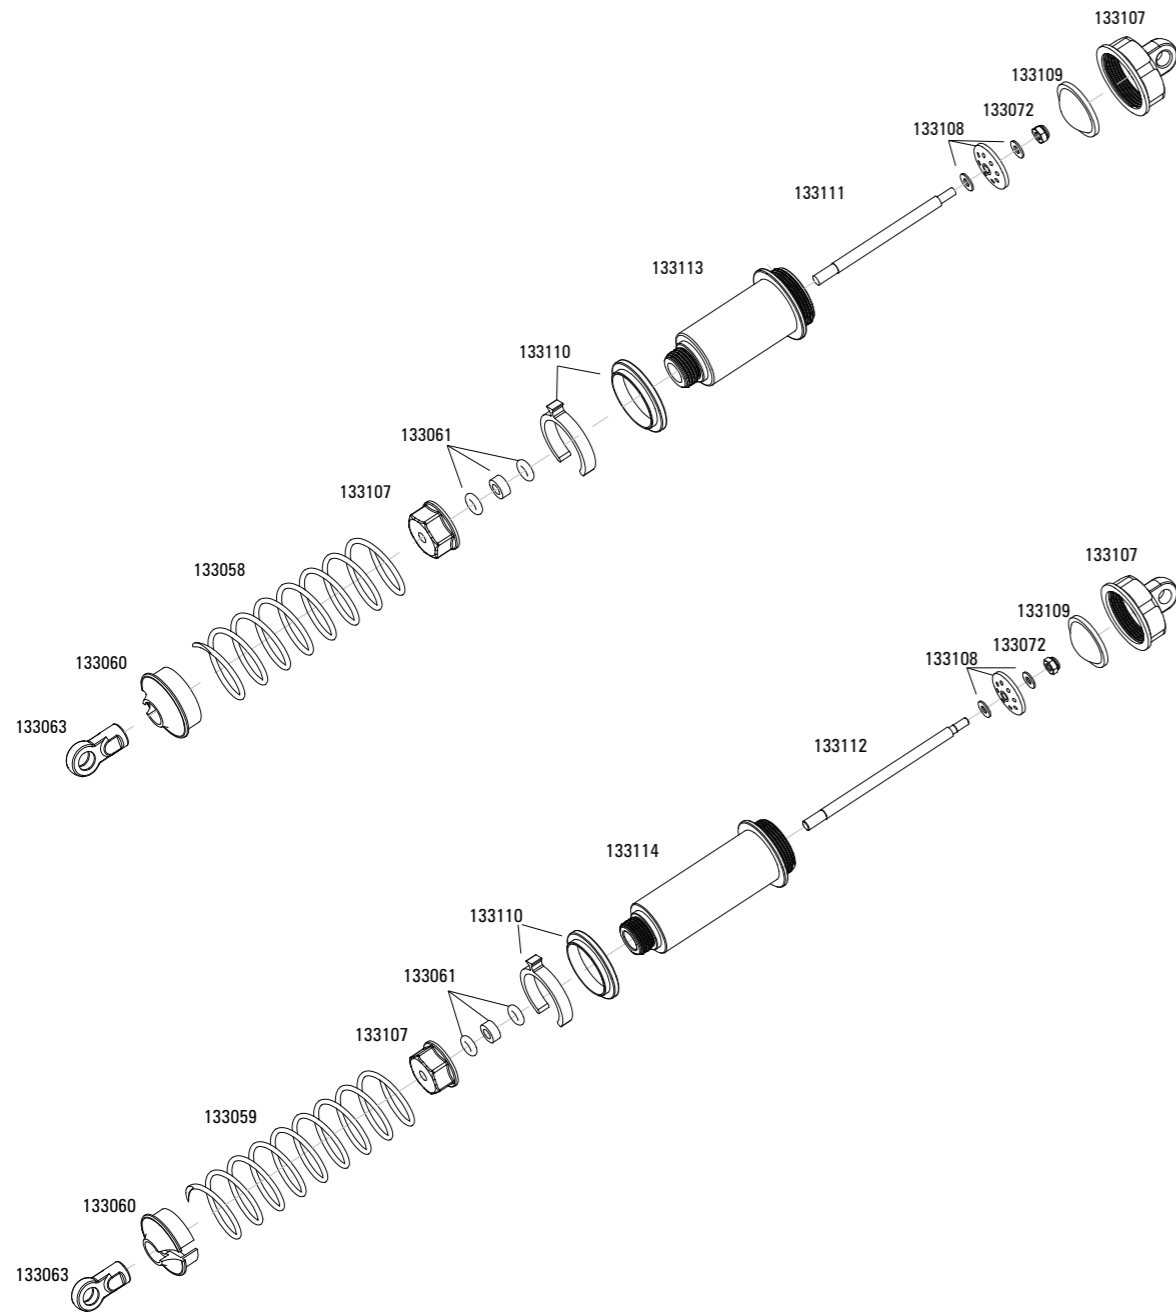

STOSSDÄMPFER SHOCK-ABSORBER

TEILELISTE PARTS-LIST

133001 Getriebegehäuse - Rebel Gear Box - Rebel	133002 Vordere Querlenker unten - Rebel Front Lower Suspension Arms - Rebel	133003 Querlenker hinten - Rebel Rear Suspension Arm - Rebel	133004 C-Hub Lenkhebel (2Stk.) - Rebel C-Hub Steering Knuckle (2pcs) - Rebel
133005 Radträger hinten - Rebel Rear Hub Carriers - Rebel	312606 Mitteldifferential-Halter Plastikteile - Rebel MiddleDiff. Mount Plastics - Rebel	133007 Rammer - Rebel Bumper - Rebel	133008 Spoilerhalter Plastikteile - Rebel Wing Mount Plastics - Rebel
133009 High-Downforce Spoiler (schwarz) - Rebel High Downforce Wing (black) - Rebel	133010 Chassis Steinschlagschutz (Plastik) - Rebel Chassis Side Guard Set - Rebel	133011 Kraftstoff-Tank inkl. Halter und Spritzschutz - Rebel Fuel Tank incl. Mounts and Splashguard - Rebel	133099 VTEC 1/8 Komplettrad (2Stk.) - Rebel TEC 1/8 pre-glued tire (2pcs) - Rebel
133012 Empfänger- + Akkubox Plastikteile - Rebel Radio Tray Plastics - Rebel	133013 Schwingenhaltersatz vo. u. hi. - Rebel Susp. Arm Hinge Pin Brace fr. a. re. - Rebel	133014 Chassisstreben vorne u hinten Plastik - Rebel Front and Rear Chassis Brace - Rebel	133015 Servo-Saver Plastikteile - Rebel Servo-Saver Plastics - Rebel
133016 Aluminium Servo-Erfassung und Plastikteile - Rebel Aluminium Servo Mounting and Plastik Parts - Rebel	133017 Spurstangen Satz vorne - Rebel Front Turnbuckle Set - Rebel	133018 Spurstangen Satz hinten - Rebel Rear Turnbuckle Set - Rebel	133019 Spurstangen Satz Lenkung - Rebel Steering Turnbuckle Set - Rebel
133020 Spurstange Lenkservo - Rebel Steering Servo Turnbuckle - Rebel	133021 Mitteldifferential Gehäuse und Dichtung - Rebel Middeldifferential Case and Sealing - Rebel	133022 Differential Gehäuse und Dichtung - Rebel Differential Case and Sealing - Rebel	133023 Servo Horn Plastikteile - Rebel Servo Arm Plasticparts - Rebel