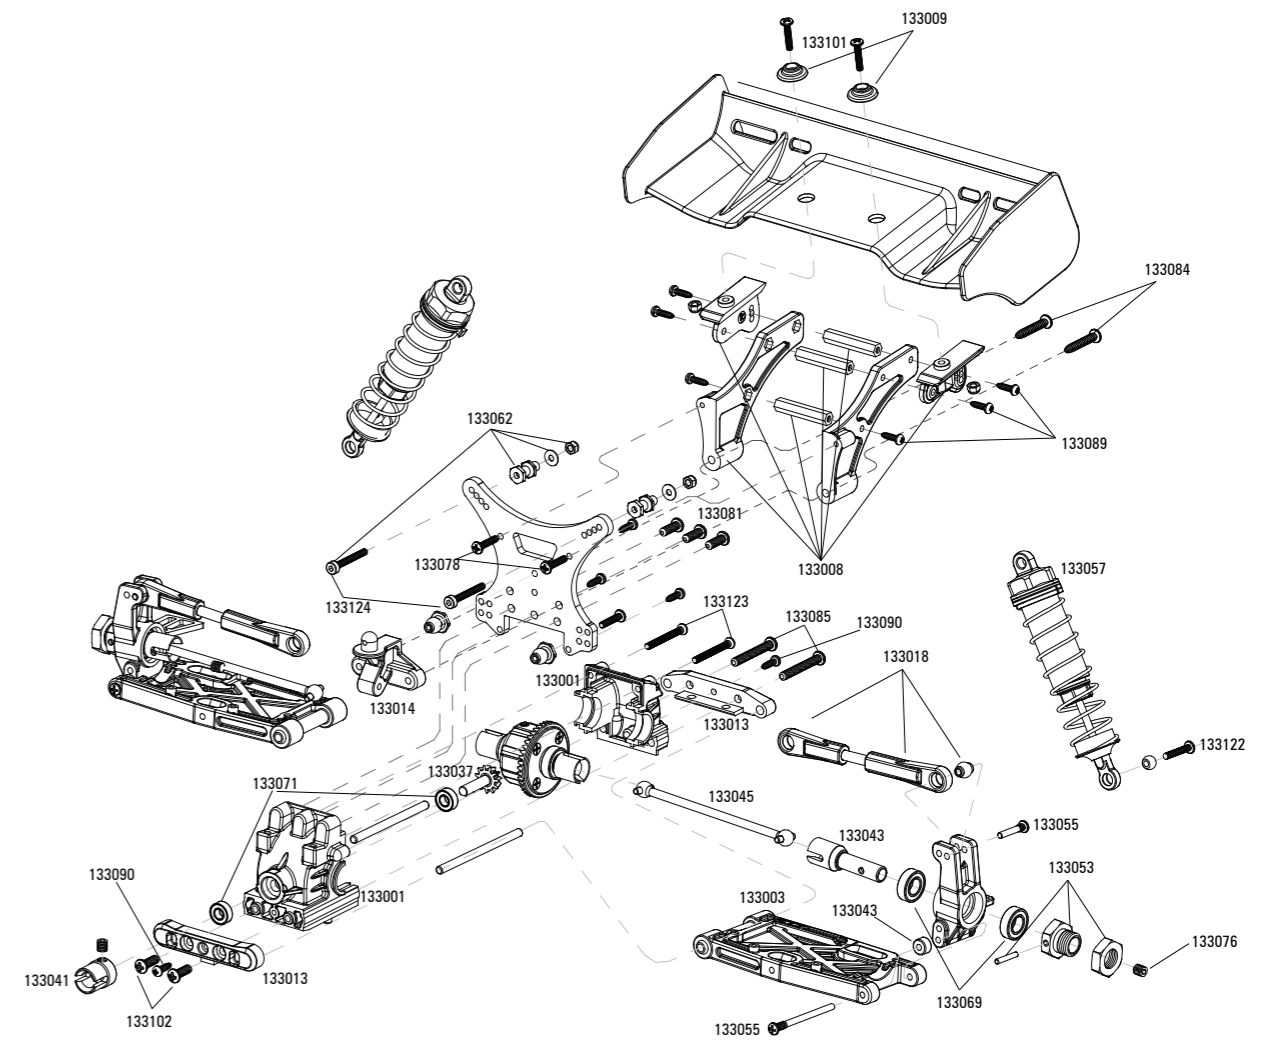

HINTERACHSE REAR SUSPENSION