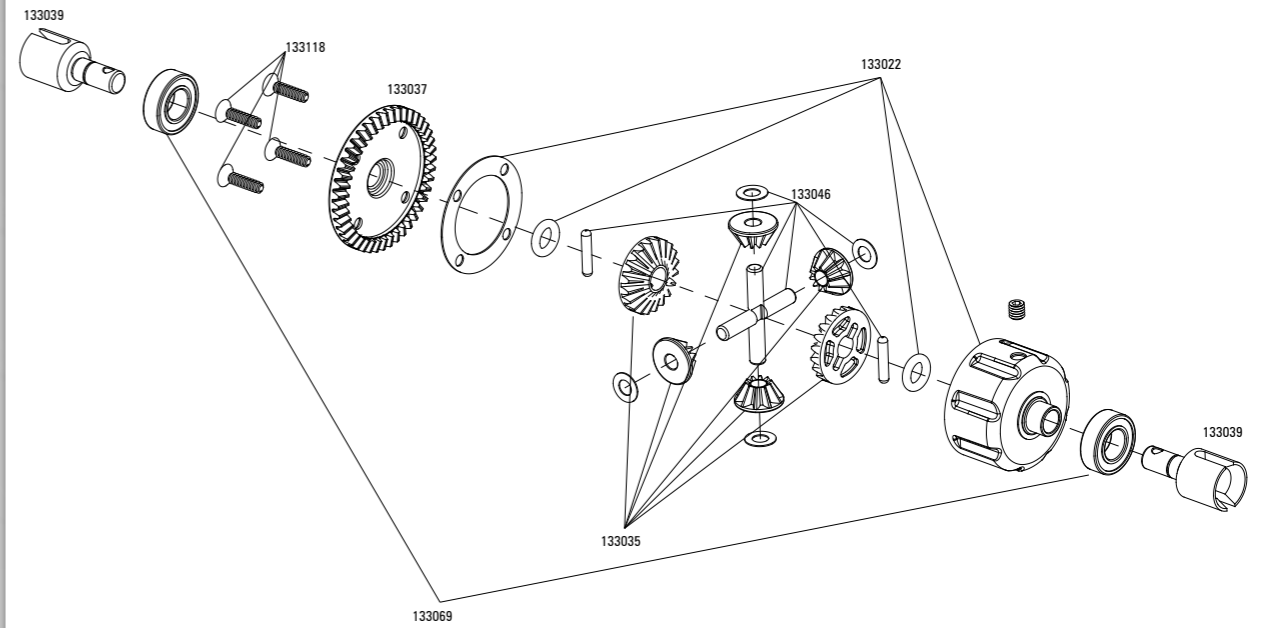

DIFFERENTIAL VORNE + HINTEN DIFFERENTIAL FRONT + REAR