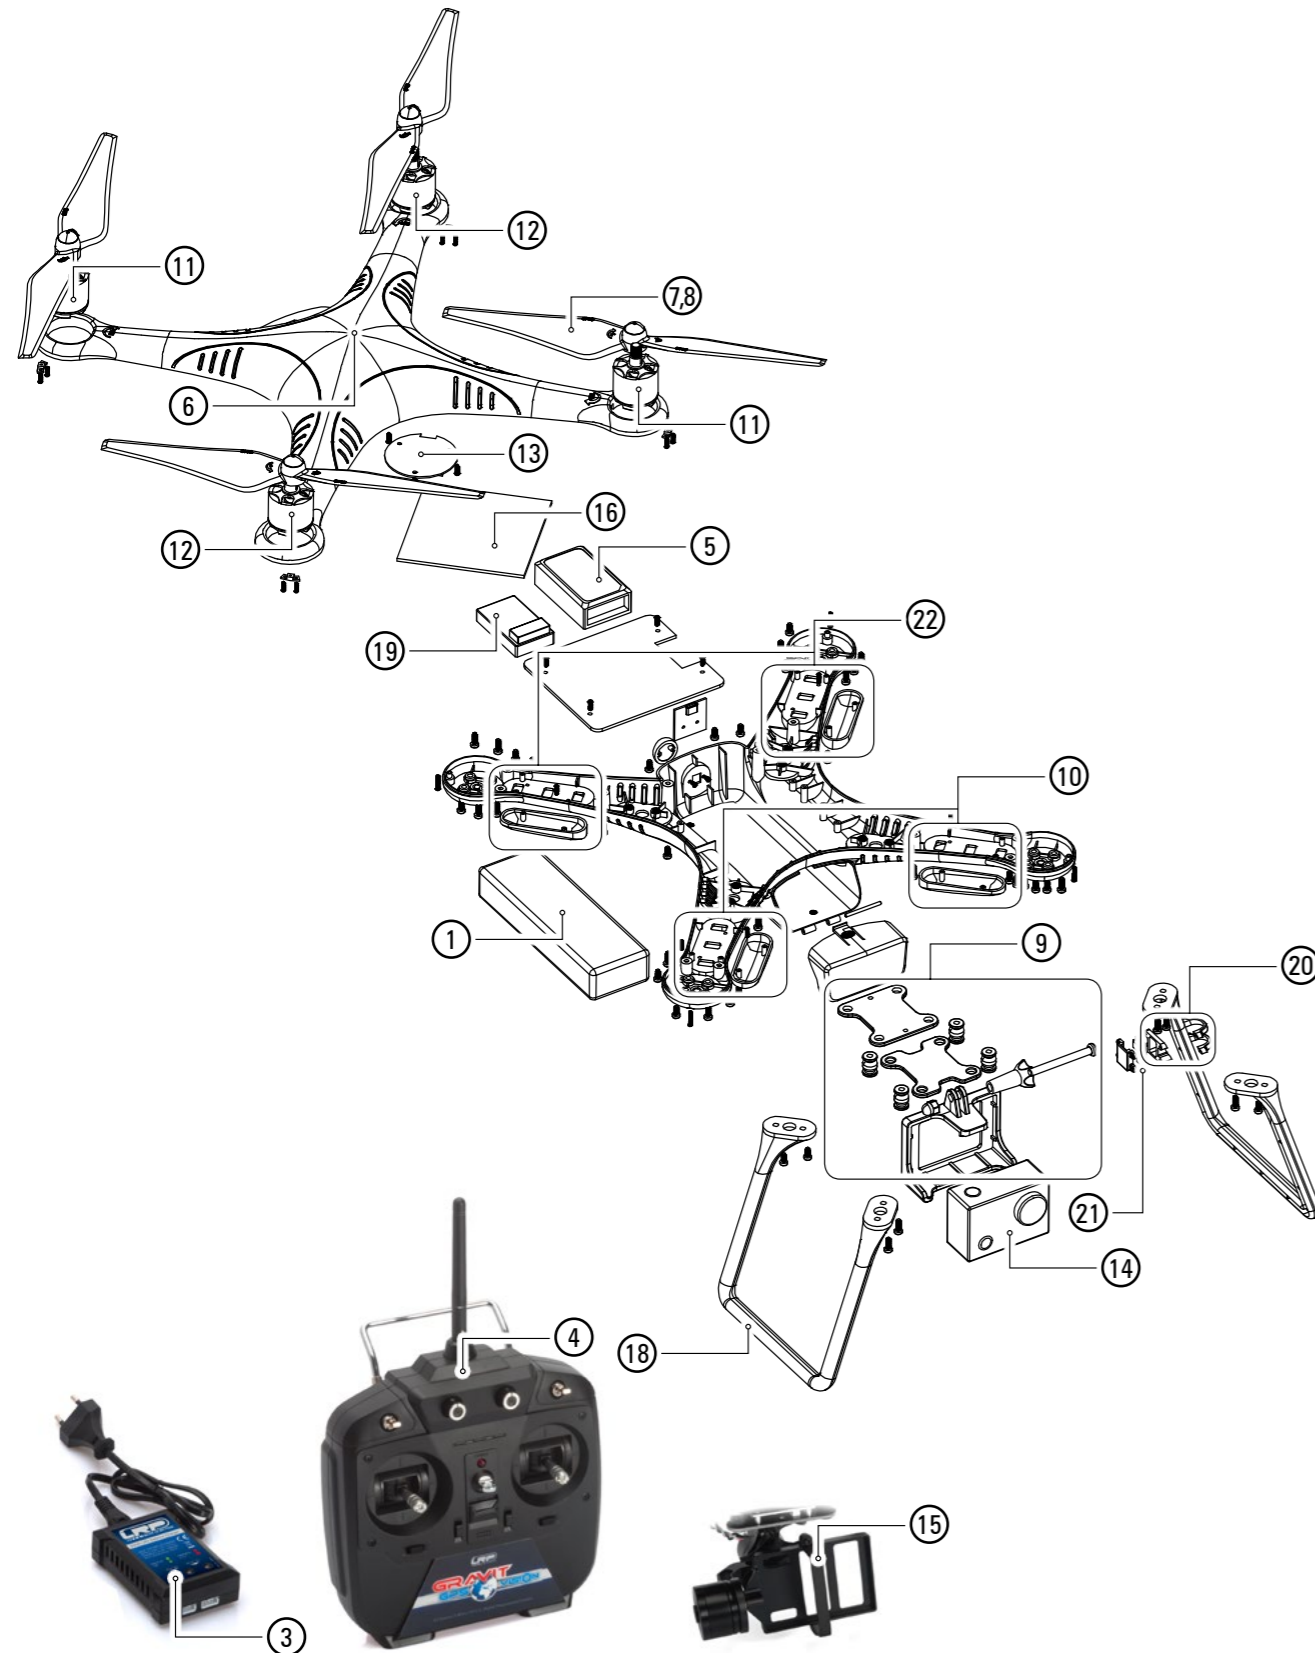

LRP GRAVIT GPS VISION 2.4GHZ F.H.S.S.

SPARE PARTS

SPARE PARTS

Number	Order No.	Description
1	222840	Flight battery 3300 mAh 11.1V 30C T-Plug
2	222841	Decal sheet (LRP-logo, TX-sticker, Gravit GPS-sticker)
3	222842	Balance-charger (EU) for 2s and 3S LiPo-batteries
4	222843	8-channel 2.4GHz transmitter
5	222844	Flight controller incl. BEC/LED-Module and wires
6	222845	Bodyshell (upper and lower side) incl. LED-covers
7	222846	Propeller white (1x clockwise, 1x counter-clockwise)
8	222847	Propeller black (1x clockwise, 1x counter-clockwise)
9	222848	Cage for Action-cam (incl. mount)
10	222849	ESC 20A for motor (green LEDs)
11	222850	Brushless motor (clockwise/CW)
12	222851	Brushless motor (counter-clockwise/CCW)
13	222852	GPS-module incl. compass
14	222853	Wireless Lan Action-Cam 1080p
15	222854	2-axis-brushless-gimbal incl. mount
16	222855	Shielding-pad for GPS-module (adhesive)
17	222856	Set of screws
18	222857	Landing feet (1 pair)
19	222858	8-channel 2.4GHz receiver
20	222859	Compass mount incl. screws
21	222860	Compass-module
22	222861	ESC 20A for motor (red LEDs)